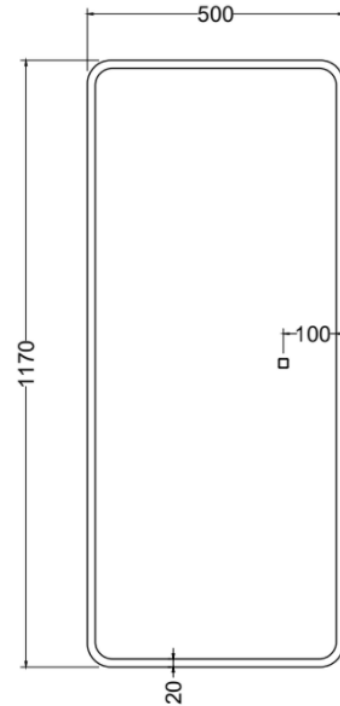

IMPRESSIONS Series 3 Frosted Curved Frameless LED Body Mirror

Model: MR3213

- Full body frame wall mounted mirror
- Easy plug-in installation (no batteries required) with mounting hardware included
- Back illuminated mirror with frosted border
- Touch control inset full perimeter LED light 6500k (Cool White)
- Premium 5m silver backed glass with anti-corrosion film
- Dimensions:
 - Length- 50 cm
 - Width- 3cm
 - Height- 117 cm
 - Weight- 9 kg

“The IMPRESSIONS Series of LED Body Mirrors by Moorefield bring together the perfect combination of sleek design and modern technology. Featuring illuminated perimeters and touch controls, these mirrors are both a practical and functional add to any room. The long-lasting LED lighting helps catch any details ordinarily missed when coordinating your next outfit, hairstyle, and/or makeup application. All Moorefield IMPRESSIONS product include mounting hardware and illustrated installation guides”