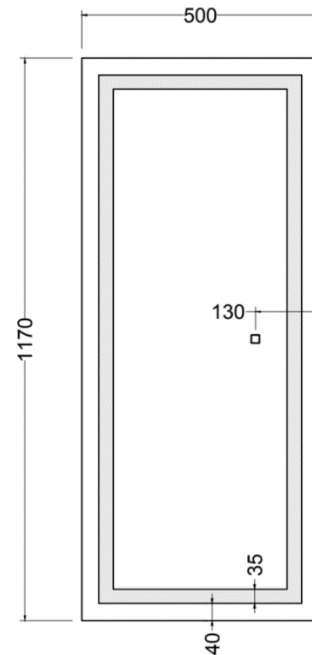

IMPRESSIONS Series 2 Frameless LED Body Mirror

Model: **MR3211**

- Full body frame wall mounted mirror
- Easy plug-in installation (no batteries required)
 - with mounting hardware included
- Touch control inset full perimeter LED light 6500k
 - (Cool White)
- Premium 5m silver backed glass with anti-corrosion
 - film
- Dimensions:
 - Length- 50 cm
 - Width- 3 cm
 - Height- 117 cm
 - Weight- 8 kg

“The IMPRESSIONS Series of LED Body Mirrors by Moorefield bring together the perfect combination of sleek design and modern technology. Featuring illuminated perimeters and touch controls, these mirrors are both a practical and functional add to any room. The long-lasting LED lighting helps catch any details ordinarily missed when coordinating your next outfit, hairstyle, and/or makeup application. All Moorefield IMPRESSIONS product include mounting hardware and illustrated installation guides”