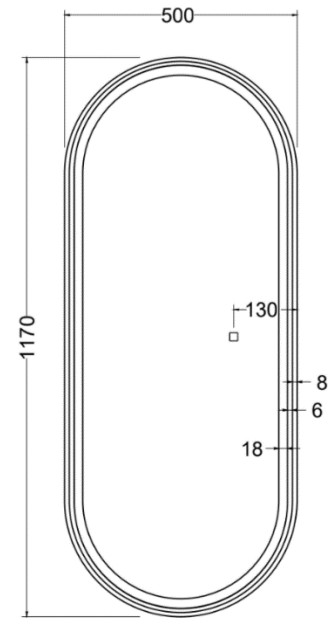

IMPRESSIONS Series 5 Black Curved Frame LED Body Mirror

Model: MR2249

- Full body curved frame wall mounted mirror
- Easy plug-in installation (no batteries required) with mounting hardware included
- Touch control inset full perimeter LED light 6500k (Cool White)
- Premium 5m silver backed glass with anti-corrosion film
- Frame material details: matte black curved aluminum
- Dimensions:
 - Length- 50 cm
 - Width- 4 cm
 - Height- 117 cm
 - Weight- 9 kg

“The IMPRESSIONS Series of LED Body Mirrors by Moorefield bring together the perfect combination of sleek design and modern technology. Featuring illuminated perimeters and touch controls, these mirrors are both a practical and functional add to any room. The long-lasting LED lighting helps catch any details ordinarily missed when coordinating your next outfit, hairstyle, and/or makeup application. All Moorefield IMPRESSIONS product include mounting hardware and illustrated installation guides”