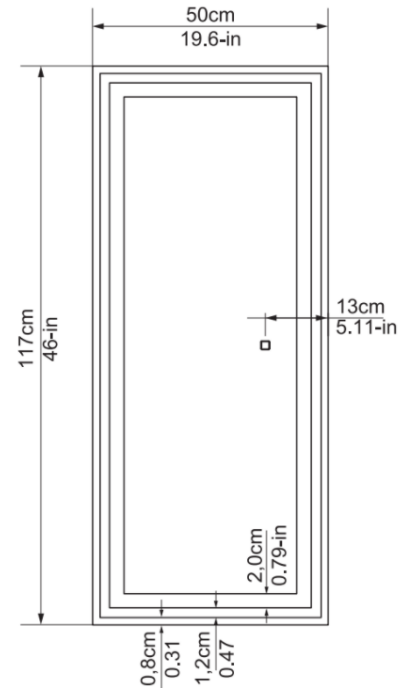

IMPRESSIONS Series 4 Black Frame LED Body Mirror

Model: MR2248M

- Full body frame wall mounted mirror
- Easy plug-in installation (no batteries required) with mounting hardware included
- Touch control inset full perimeter LED light 6500k (Cool White)
- Premium 5m silver backed glass with anti-corrosion film
- Frame material details: matte black aluminum
- Dimensions:
 - Length- 50 cm
 - Width- 3 cm
 - Height- 117 cm
 - Weight- 8 kg

“The IMPRESSIONS Series of LED Body Mirrors by Moorefield bring together the perfect combination of sleek design and modern technology. Featuring illuminated perimeters and touch controls, these mirrors are both a practical and functional add to any room. The long-lasting LED lighting helps catch any details ordinarily missed when coordinating your next outfit, hairstyle, and/or makeup application. All Moorefield IMPRESSIONS product include mounting hardware and illustrated installation guides”