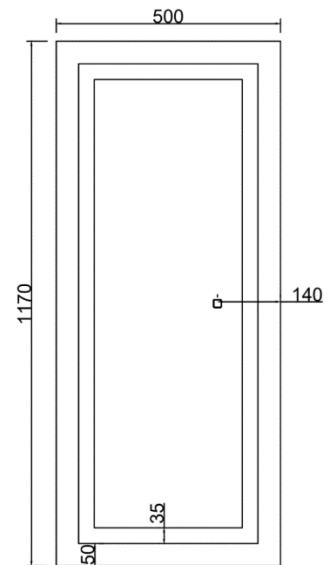

## IMPRESSIONS Series 1 LED Body Frameless Mirror

Model: **MR2247**

- Full body frame wall mounted mirror
- Easy plug-in installation (no batteries required) with mounting hardware included
- Touch control full perimeter LED light 6500 (Cool White)
- Premium 5mm silver backed glass
- Frame material details: aluminum and stainless steel
- Description:
  - Length- 50 cm
  - Width- 3 cm
  - Height- 117 cm
  - Weight- 8 kg

*“The IMPRESSIONS Series of LED Body Mirrors by Moorefield bring together the perfect combination of sleek design and modern technology. Featuring illuminated perimeters and touch controls, these mirrors are both a practical and functional add to any room. The long-lasting LED lighting helps catch any details ordinarily missed when coordinating your next outfit, hairstyle, and/or apply makeup application. All Moorefield IMPRESSIONS product include mounting hardware and illustrated installation guides”*