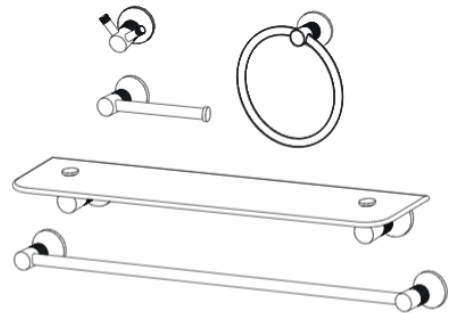

KNURL 5-Piece Bathroom Wall Hardware Set

Model: **KT449**

Selling points:

- Includes:
 - 5-Piece wall Hardware Bathroom Accessory Set
 - One 18" tempered glass shelf
 - One 24-Inch towel bar
 - One fixed toilet paper bar and one hand towel ring
 - One dual robe hook
 - Corrosion-resistant polished chrome finish

“Melding unique textures and lustrous chrome finishing, the KNURL 5-piece set by 15WEST is an instant upgrade to your bathroom space. Finished in a corrosion-resistant polished chrome, this set is treated for use in damp spaces, while ensuring years of use for years to come. High-end craftsmanship and attention to detail are focal across the entire Moorefield line of product, and of our wall hardware sets arrive complete with mounting hardware and illustrated manuals included.”