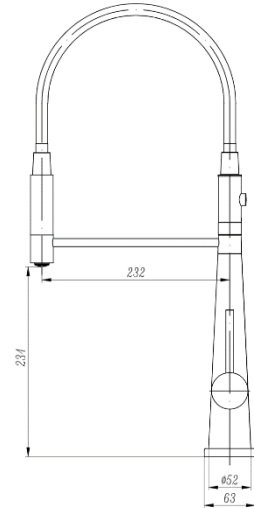

## FORCE Matte Black Kitchen Faucet

Model: **EK2085-MBK**

- Single-handle faucet with full-360 swivel action
- Rubber-coated steel flex lines
- Locking push button power spray control
- Magnetic docking hose fully functional from both ends
- Optional matching 8-inch deck plate included
- Construction: solid brass, rubber PVC, steel
- Finish: smudge resistant matte black with rose gold accents

*“Fusing magnetic technology and modern style, the FORCE Kitchen Faucet by Moorefield offers both form and function in one sleek design. Our original Moorefield water flow system is taken to another level with a new and improved push-button power spray control for maximum effect. The flow is directed through a flexible black rubber hose that fully swivels and docks with a magnet to secure hose into place. The FORCE faucet operates with a single lever to control the water volume and temperature adjustments, making it easy to use. Eco-friendly in its water output and easy to install, the Moorefield FORCE faucet will instantly elevate any kitchen workspace.”*