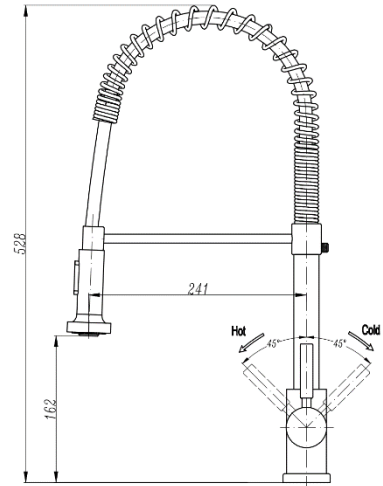

SPALLA Semi-Professional Kitchen Faucet

Model: **EK0120BM**

- Full 360-degree swivel
- Pro spray with steel flex lines
- Locking push-button spray control and optional 8" deck plate
- Fits any one hole or 8" kitchen sink.
- Composition: Brass, zinc alloy
- Finish: Brushed Nickel

“Uniting intense attention detail and characteristic style the "SPALLA" Semi-Professional Kitchen Faucet with Pull-out Spray” by Moorefield, adds a chef’s touch to any kitchen space. Featuring an elongated gooseneck design and pull-down spray wand with two spray modes, the Spalla faucet offers superior function while upstanding timeless design. The high-arc 360-degree rotating spout allows for easy cleaning or filling of kitchenware. Finished in a corrosion-resistant brushed nickel coat with steel flex lines cartridge help withstand mineral buildup. Included with this optional 8-inch deck plate in the same brushed nickel finish which allows for single or three-hole installation. Ensuring and exceeding the highest standards of quality, the Spalla Kitchen faucet is proudly lead-free, and CUPC certified. All Moorefield faucets are backed by our 1-year warranty, include all mounting hardware, and illustrated installation guides.”