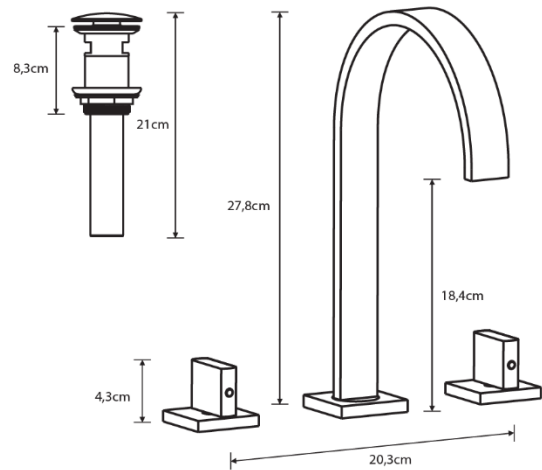

TANET High-arch Widespread Bathroom Faucet – Polished Chrome

Model: **EB4342M-PCH**

- Three-hole widespread installation
- Sleek high-arch design
- Solid brass construction
- Ceramic disc cartridge
- Matching pop-up drain included
- Corrosion-resistant polished chrome finish

“The Moorefield TANET faucet delivers an instant upgrade to your bathroom countertop space. Solid brass construction and the included ceramic cartridge help withstand mineral buildup, and an overall clean transitional aesthetic allows this design to blend in with virtually any existing bathroom setting. Finished in a premium smudge and corrosion-resistant coat found in luxury fixtures results in significantly less time spent removing dirt and grime from everyday use. This faucet configuration is widespread and requires three-holes pre-drilled into the counter surface for an 8-inch widespread installation. Included with this faucet set is a matching pop-up drain in polished chrome. Ensuring and exceeding the highest standards of quality and eco-friendly operation, the TANET faucet is proudly lead-free and UPC/CUPC certified. All Moorefield faucets are backed by our internal 1-year warranty, include all mounting hardware, and illustrated installation guides.”