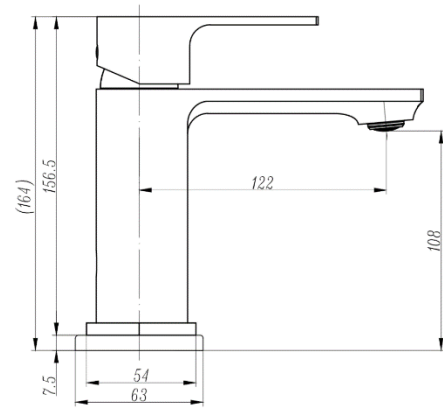

## DALTON Single Handle Bathroom Faucet

Model: **EB2290-PCH**

- Single handle
- One or three-hole faucet installation
- Optional matching steel deck plate three-hole installation
- Steel flex water lines
- Ceramic disc cartridge
- Solid brass construction
- Polished Chrome

*Elevate your bathroom decor with the Moorefield DALTON Faucet. Streamlined design and the simplicity of a single handle results in the perfect enhancement to any modern-day bath space. Built to last, the DALTON is constructed of solid brass and is finished in a smudge-resistant coat which battles mineral buildup for a long-lasting clean look. The ceramic disc cartridge, rubber seals, and industry-leading UPC/CUPC certification ensure the high standard of quality for years of use and are all backed by our 1-year warranty. All Moorefield faucets include an optional deck plate in a matching finish for single or three-hole installation, mounting accessories, and an illustrated installation manual.*