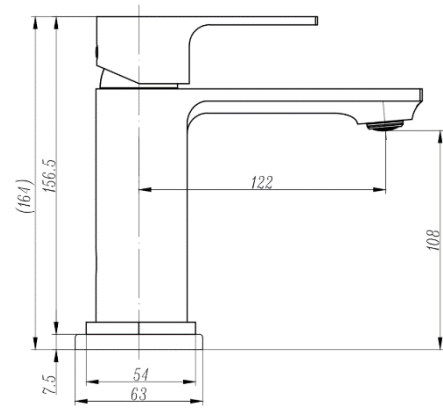

DALTON Single Handle Bathroom Faucet

Model: **EB2290-BNI**

- Single handle
- One or three-hole faucet installation
- Optional matching steel deck plate three-hole installation
- Steel flex water lines
- Ceramic disc cartridge
- Solid brass construction
- Brushed Nickel

Elevate your bathroom decor with the Moorefield DALTON Faucet. Streamlined design and the simplicity of a single handle results in the perfect enhancement to any modern-day bath space. Built to last, the DALTON is constructed of solid brass and is finished in a smudge-resistant coat which battles mineral buildup for a long-lasting clean look. The ceramic disc cartridge, rubber seals, and industry-leading UPC/CUPC certification ensure the high standard of quality for years of use and are all backed by our 1-year warranty. All Moorefield faucets include an optional deck plate in a matching finish for single or three-hole installation, mounting accessories, and an illustrated installation manual.