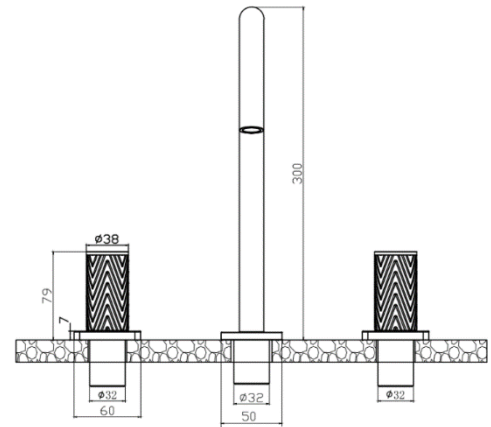

ATLAS Collection Widespread Bathroom Faucet

Model: **EB1723M**

Item #:

- Widespread configuration designed to accommodate three-hole installation from 8 to 16-in. (20 to 40 cm)
- Polished chrome finish
- Solid brass construction
- 35mm leak-free ceramic disc cartridge
- Matching pop-up drain included
- ASME Certified water efficient
- CUPC-certified lead-free and ADA compliant

Intended to cross the boundaries of industrial, transitional, and modern design schemes alike, the ATLAS collection by Moorefield delivers instant sophisticated flair to any bathroom space. Sleek lines and fine chevron detailing on the handles coupled with solid brass construction results in a combination of beauty, durability, and long-lasting performance while exceeding virtually every industry standard for material and quality.