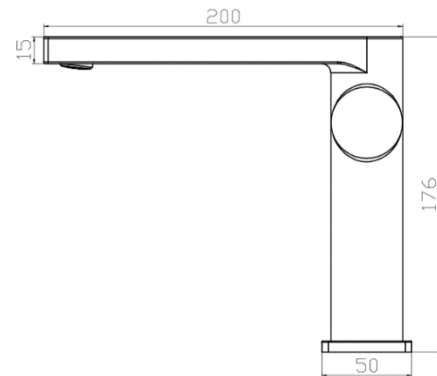

ATLAS Collection Offset Single-Knob Bathroom Faucet

Model: **EB1722M**

Item #:

- Single-hole installation
- Right offset knob configuration
- Polished chrome finish
- Solid brass construction
- 35mm leak-free ceramic disc cartridge
- Matching pop-up drain included
- ASME Certified water efficient
- CUPC-certified lead-free and ADA compliant

Intended to cross the boundaries of industrial, transitional, and modern design schemes alike, the ATLAS faucet collection by Moorefield delivers instant sophisticated flair to any bathroom space. Sleek lines and fine chevron detailing on the handles coupled with solid brass construction results in a combination of beauty, durability, and long-lasting performance created with luxury in mind.