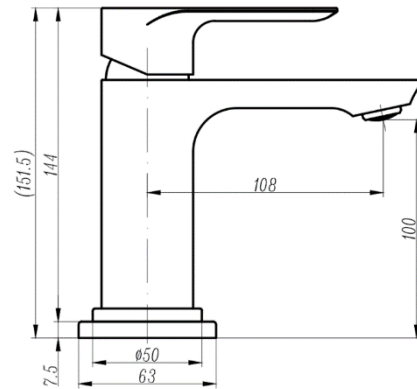

JAMESON Single Handle Bathroom Faucet

Model: [EB1480-PCH](#)

- Single handle
- One or three-hole faucet installation
- Optional matching steel deckplate three-hole installation
- Steel flex water lines
- Ceramic disc cartridge
- Solid brass construction
- Polished Chrome

Melding timeless transitional styling with quality craftsmanship and attention to detail, the Moorefield JAMESON faucet offers an instant upgrade to your bathroom space. Solid brass construction finished in a smudge and corrosion-resistant coat helps withstand mineral buildup, while the clean transitional lines allow this design to blend in with virtually any existing bathroom setting. A ceramic disc cartridge, rubber seals, and industry-leading UPC/CUPC certification standards ensure the high standard of quality and years of use backed by our 1-year warranty. All Moorefield faucets include an optional deck plate in a matching finish for single or three-hole installation, mounting accessories, and an illustrated installation manual.