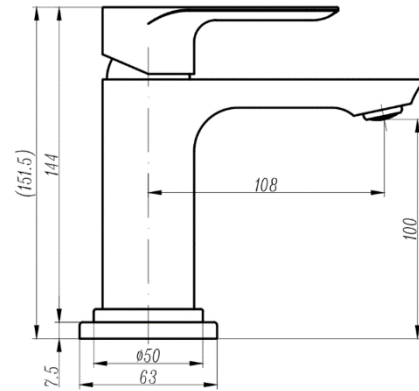

## JAMESON Single Handle Bathroom Faucet

Model: [EB1480-BNI](#)

- Single handle
- One or three-hole faucet installation
- Optional matching steel deck plate three-hole installation
- Steel flex water lines
- Ceramic disc cartridge
- Solid brass construction
- Brushed Nickel

*Melding timeless transitional styling with quality craftsmanship and attention to detail, the Moorefield JAMESON faucet offers an instant upgrade to your bathroom space. Solid brass construction finished in a smudge and corrosion-resistant coat helps withstand mineral buildup, while the clean transitional lines allow this design to blend in with virtually any existing bathroom setting. A ceramic disc cartridge, rubber seals, and industry-leading UPC/CUPC certification standards ensure the high standard of quality and years of use backed by our 1-year warranty. All Moorefield faucets include an optional deck plate in a matching finish for single or three-hole installation, mounting accessories, and an illustrated installation manual.*