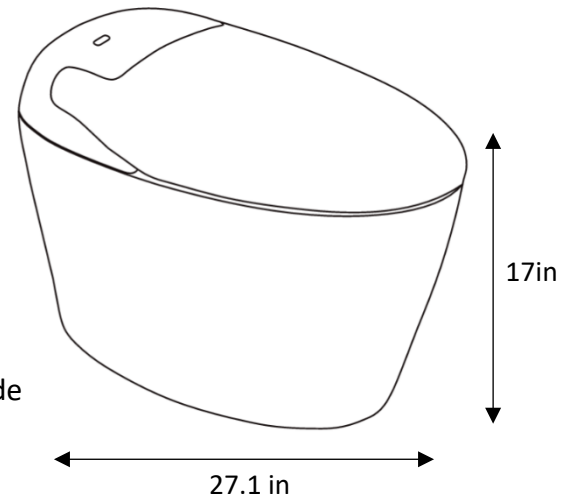

OEUF Smart Toilet

Model #: **CTS100**

- Elongated bowl design for added comfort
- Tankless configuration allows for no waiting time in between flushes
- Easy-clean concealed trap way
- Remote control included
- Integrated LED night light
- Automatic flushing
- ECO mode option for reduced electricity consumption
- Soft-close heated seat with multiple settings
- Antimicrobial seat coating
- Rear bidet function (single jet)
- Lady bidet function (multi-jet)
- Adjustable nozzle positions with optional massage mode
- Self-cleaning bidet with adjustable water temperature and pressure
- Drying fan with adjustable air temperature and fan position
- Automatic deodorizer
- Installation hardware and illustrated user guide included