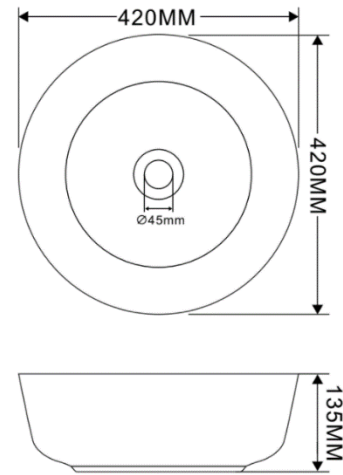

CAMILO Stone Marbled Ceramic Vessel Basin

Model: **CB531M**

- Surface-mount vessel installation
- Double-glazed solid ceramic construction
- Stone artisan-grade marbled finish
- Matching marbled drain cover
- Pop-up drain included
- Requires a vessel or wall-mounted faucet (not included)
- Dimensions:
 - Diameter: 42.0 CM
 - Height: 13.5 CM

"Add the beauty and richness of natural stone with the durability of high-end ceramics to your bathroom with the Camillo vessel sink by MOOREFIELD. Featuring a round design with curved sides, double-glazed marbled stone finish, and matching drain cover, this sink offers an easy, elegant upgrade to any bathroom space. All MOOREFIELD basins include pop-up drains with covers in matching finishes for a timeless, clean design."