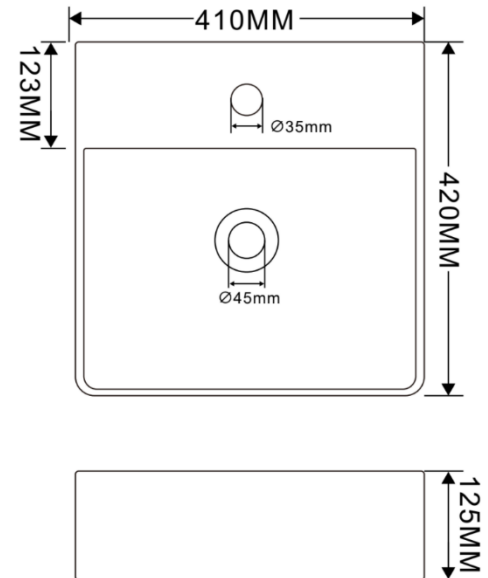

COLOMBE Charcoal Marbled Ceramic Vessel Basin

Model: **CB502M**

- Surface-mount vessel installation (with overflow)
- Double-glazed solid ceramic construction
- Charcoal artisan-grade marbled finish
- Matching marbled drain cover
- Pop-up drain included
- Integrated faucet deck pre-drilled for any single hole Faucet (faucet not included)
- Dimensions:
 - Length: 41.0 CM
 - Width: 42.0 CM
 - Height: 12.5 CM
 - Pre-drilled faucet hole: 3.5 CM
 - Faucet deck width: 12.3 CM

"Introduce an exquisite piece of contemporary flair to your bathroom space with the MOOREFIELD Colombe vessel sink. Crafted using the finest quality Vitreous China resulting in a smoothly polished basin with the delicate features of fine marble and the stubborn durability of high-end ceramics. An integrated deck pre-drilled for single-hole faucet installation allows for easy installation with no drilling required. Finished in an elegant charcoal marbled pattern, MOOREFIELD continues to deliver the latest trends and modern styles to your home to help you build your ideal living space. All MOOREFIELD basins include pop-up drains with covers in matching finishes for a timeless, clean design."