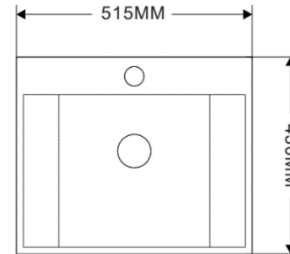

LAZZA Dual-mount Ceramic Bathroom Sink and Faucet Set

Model #: BF2103

- Dual-mount configuration (wall or surface mount) sink basin
- Double-glazed glossy white finish (basin)
- Solid brass offset single-lever faucet
- Corrosion-resistant polished chrome finish
- (Faucet, pop-up drain, & overflow)
- Mounting hardware and illustrated installation manual included

Give your bath or powder room a beautiful addition with the Lazza Rectangular Vessel Sink Set by Moorefield. This sink can be installed on any existing countertop or mounted directly into the wall for a contemporary floating look. Crafted of durable porcelain, it is resistant to staining and scratches and double-glazed in a glossy white easy-clean finish which is smooth to the touch. Mounted directly on the deck of the basin, the included stylish single-lever faucet features solid brass construction and is finished in a corrosion and smudge-resistant polished chrome finish to ensure lasting durability and quality feel. All Moorefield products arrive complete with mounting hardware and illustrated installation manuals.