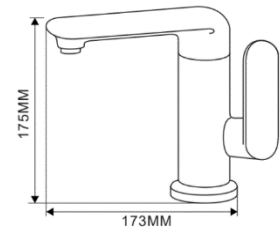

LAZZA Dual-mount Ceramic Bathroom Sink and Faucet Set

Model #: BF2103

- Dual-mount configuration (wall or surface mount) sink basin
- Double-glazed glossy white finish (basin)
- Solid brass offset single-lever faucet
- Corrosion-resistant polished chrome finish
- (Faucet, pop-up drain, & overflow)
- Mounting hardware and illustrated installation manual included

Give your bath or powder room a beautiful addition with the Lazza Rectangular Vessel Sink Set by Moorefield. This sink can be installed on any existing countertop or mounted directly into the wall for a contemporary floating look. Crafted of durable porcelain, it is resistant to staining and scratches and double-glazed in a glossy white easy-clean finish which is smooth to the touch. Mounted directly on the deck of the basin, the included stylish single-lever faucet features solid brass construction and is finished in a corrosion and smudge-resistant polished chrome finish to ensure lasting durability and quality feel. All Moorefield products arrive complete with mounting hardware and illustrated installation manuals.