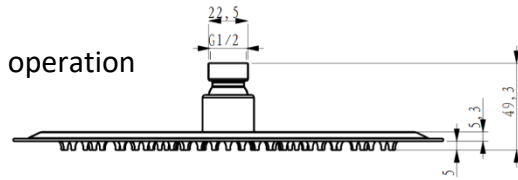

Matte Black Oversized Rainfall Showerhead Set

Model: **SH883BM**

- Single-function rainfall showerhead
- Optional extending arm included for overhead operation
- Easy-clean rubber nozzles
- Corrosion-resistant matte black finish
- Composition: Solid brass, stainless steel

“Featuring clean lines and a round shape, our Oversized Rainfall Shower Head brings modern style and luxury to any bathroom space. Dozens of easy-clean rubber nozzles deliver a soothing, rainfall spray for a refreshing shower experience. An optional extending arm in the same finish allows for overhead rainfall operation without requiring a ceiling mount. All MOOREFIELD bath products are coated in corrosion-resistant finishes for lasting durability and watertight rubber seals for a drip-free experience.”