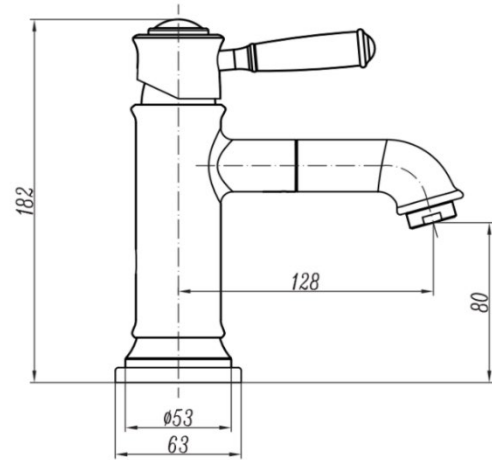

SIERRA Single-lever Bathroom Faucet

Model: **EB197**

- Single handle
- Pivoting adjustable spout
- One or three-hole faucet installation
- Optional matching steel deck plate three-hole
○ installation
- Steel flex water lines
- Ceramic disc cartridge
- Solid brass construction
- Brushed Nickel

Classic styling coupled with an innovative pivoting head unlike traditional swivel spouts set the Sierra faucet apart, quietly enhancing your bathroom space. Solid brass construction delivers the utmost in beauty, durability, and long-lasting performance, while the internal ceramic disc cartridge, rubber seals, and industry-leading UPC/CUPC certification standards ensure the high standard of quality and years of use backed by our 1-year warranty. All Moorefield faucets include an optional deck plate in a matching finish for single or three-hole installation, mounting accessories, and an illustrated installation manual.