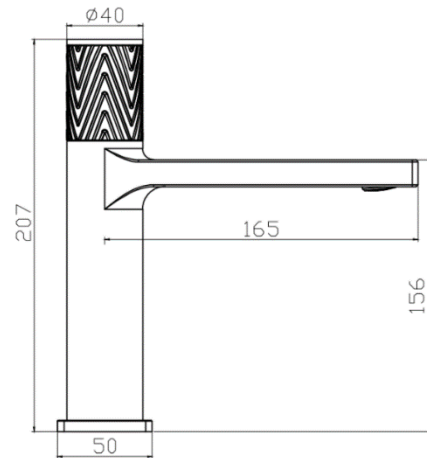

## ATLAS Collection Single-Knob Faucet

Model: **EB1721**

- Single-hole installation
- Polished chrome finish
- Solid brass construction
- 35mm leak-free ceramic disc cartridge
- Matching pop-up drain included
- ASME Certified water efficient

*Intended to cross the boundaries of industrial, transitional, and modern design schemes alike, the ATLAS faucet collection by Moorefield delivers instant sophisticated flair to any bathroom space. Sleek lines and fine chevron detailing on the handles coupled with solid brass construction results in a combination of beauty, durability, and long-lasting performance created with luxury in mind.*