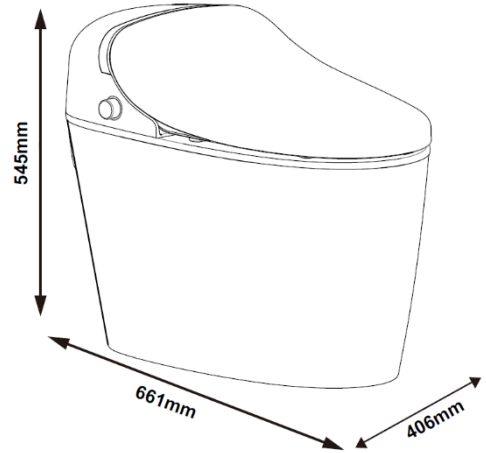

## ROYCE Smart Toilet

Model: **CTS101**

- Tankless configuration allows for no waiting time in between flushes
- Easy-clean concealed trap way
- Remote control included
- Integrated LED night light
- Automatic flushing
- ECO mode option for reduced electricity consumption
- Soft-close heated seat with multiple settings
- Antimicrobial seat coating
- Rear bidet function (single jet)
- Lady bidet function (multi-jet)
- Adjustable nozzle positions with optional massage mode
- Self-cleaning bidet with adjustable water temperature and pressure
- Drying fan with adjustable air temperature and fan position
- Automatic deodorizer
- Installation hardware and illustrated user guide included

*“Designed with smooth lines and proportions to accent any bathroom space, the Moorefield ROYCE Smart Toilet pairs bold minimalist style with the comfort of personal cleansing. Pump-assisted flushing delivers peak flush performance every time. A full suite of convenient features includes heated seat, night-light, hands-free opening/closing and automatic flush, and more are all controlled via the included wireless remote control, delivering unparalleled relaxation guaranteed to change your bathroom experience forever. All Moorefield smart toilets arrive complete with installation hardware, wireless remote controls, illustrated manuals and setup guides.”*