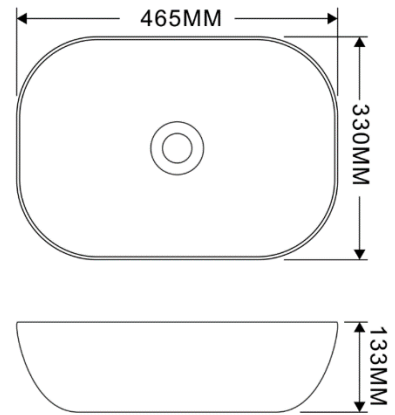

## ANDRES Light Grey Marbled Ceramic Vessel Basin

Model: **CB501M**

- Surface-mount vessel installation
- Double-glazed solid ceramic construction
- Light grey artisan-grade marbled finish
- Matching marbled drain cover
- Pop-up drain included
- Requires a vessel or wall-mounted faucet (Not included)
- Dimensions:
  - Length: 46.5 CM
  - Width: 33.0 CM
  - Height: 13.3 CM